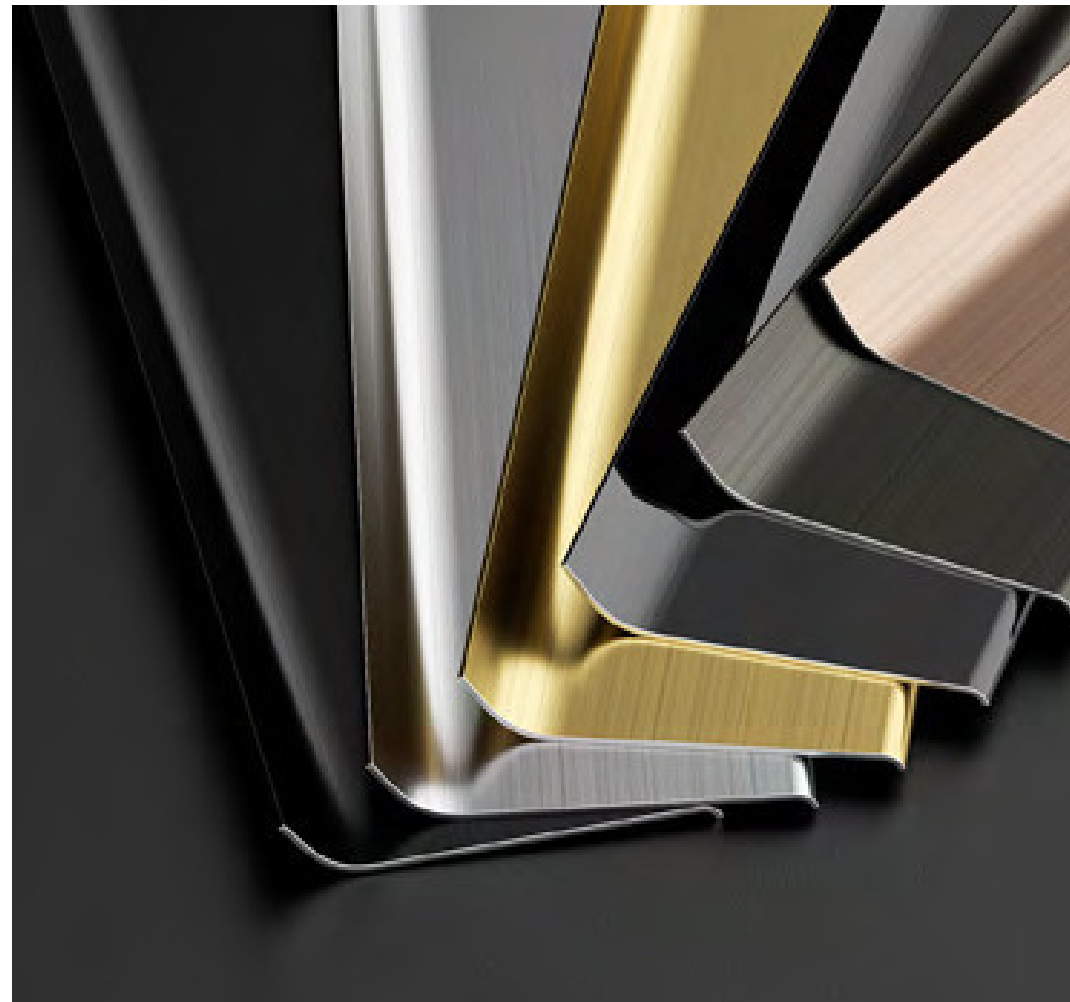

MARCO

LIVING WALL

DURABLE AND CORROSION RESISTANT

MINIMALIST DESIGN
ADAPTABLE TO DIVERSE STYLES

The slim lines and delicate texture are suitable for various decoration styles such as modern, Nordic, and industrial styles. With invisible seamless splicing, it creates a neat and beautiful visual effect.

MS-S Series

STAINLESS STEEL DECORATIVE STRIP

There is no need to paint or wax regularly. It can be cleaned with a damp cloth, saving time and cost for later maintenance.

型号 mode	壁厚 thickness	产品图示 Product illustration	产品实例 Product examples	安装示意 Installation instructions	颜色 Available colors
GTW-40	0.8mm				
GTW-60	0.8mm				
GTW-80	0.8mm				