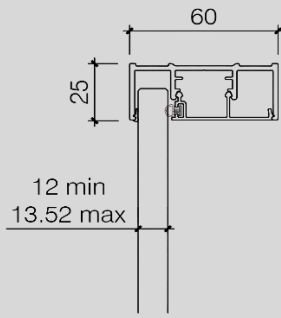

ADORNARE

PRODUCT SUMMARY

25mm Head Track Double Glazed

25mm Head Track Single Glazed

25mm Abutment Double Glazed

Power Column Detail

3M™ Taped Dry Joint
10mm & 13.5mm Glass

Glass to Glass Joint