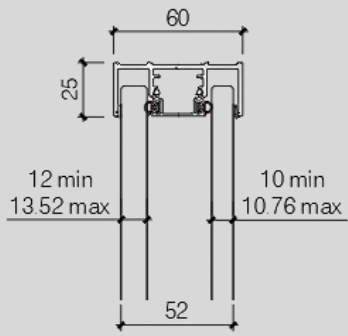

ADORNARE

PRODUCT SUMMARY

25mm Head Track Double Glazed

25mm Head Track Single Glazed

25mm Abutment Double Glazed

Power Column Detail

3M™ Taped Dry Joint
10mm & 13.5mm Glass

Glass to Glass Joint