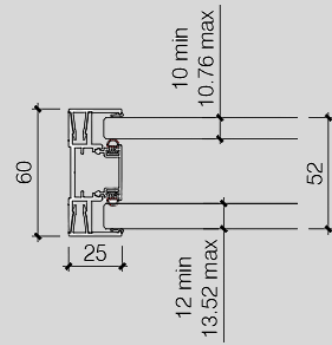

ADORNARE

PRODUCT SUMMARY

25mm Head Track Double Glazed

25mm Head Track Single Glazed

25mm Abutment Double Glazed

Power Column Detail

3M™ Taped Dry Joint
10mm & 13.5mm Glass

Glass to Glass Joint