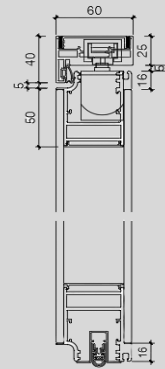

ADORNARE

PRODUCT SUMMARY

25mm Head Track Double Glazed

25mm Head Track Single Glazed

25mm Abutment Double Glazed

Power Column Detail

3M™ Taped Dry Joint
10mm & 13.5mm Glass

Glass to Glass Joint