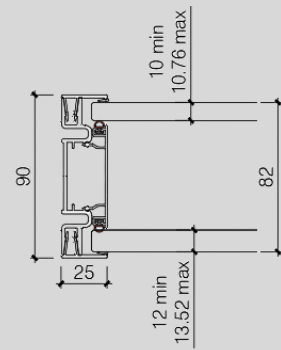

CLASSICO

PRODUCT SUMMARY

25mm Head Track Double Glazed

25mm Floor Track Double Glazed

25mm Abutment Double Glazed

Power Column Detail

3M™ Taped Dry Joint
10mm & 13.5mm Glass

Glass-to-Glass Joint