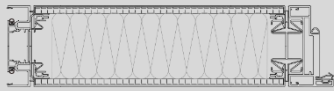

CLASSICO

PRODUCT SUMMARY

25mm Head Track Double Glazed

25mm Floor Track Double Glazed

25mm Abutment Double Glazed

Power Column Detail

3M™ Taped Dry Joint
10mm & 13.5mm Glass

Glass-to-Glass Joint