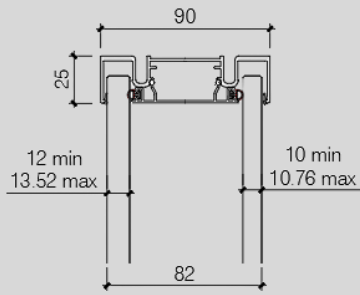

25mm Head Track Double Glazed