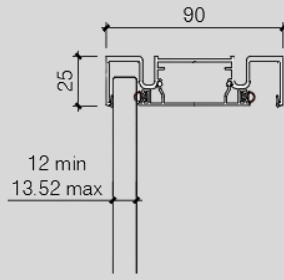

25mm Floor Track Double Glazed