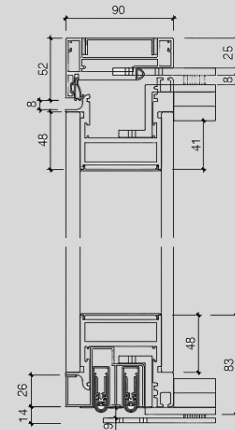

CLASSICO

PRODUCT SUMMARY

25mm Head Track Double Glazed

25mm Floor Track Double Glazed

25mm Abutment Double Glazed

Power Column Detail

3M™ Taped Dry Joint
10mm & 13.5mm Glass

Glass-to-Glass Joint