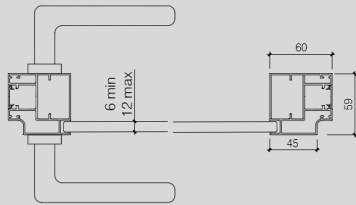

ELEGANTE

PRODUCT SUMMARY

60mm Head Channel Offset Single Glazed

60mm Head Channel Centre Single Glazed

60mm Head Channel Double Glazed

Offset Single Glazed Door Leaf Plan View Detail

Centre Single Glazed Door Leaf Plan View Detail

Vertical Section Door Leaf

Elegante

Structure	<p>Offset/Centre Single Glazed and Double-Glazed Door:</p> <ul style="list-style-type: none"> . Door with 6/8/10/12mm glazing . The glass is fitted without the use of silicone . Height of base channel = 60mm . Air gap of channel = 40mm . Height of head channel = 60mm . The glass is fitted with a rubber seal
System Options	<ul style="list-style-type: none"> . Miniatura . Miniatura⁺ . Adornare
Finishes	<p>Doors:</p> <ul style="list-style-type: none"> . Matt or powder coated <p>Glazing:</p> <ul style="list-style-type: none"> . Clear float toughened, low iron, acid etched glass
Maximum Screen Height	<ul style="list-style-type: none"> . 2800mm subject to configuration and access into the building. Using 10mm clear toughened glass
Matching Options	<p>Offset Single Glazed:</p> <ul style="list-style-type: none"> . 6/8/10/12mm toughened glass <p>Centre Single Glazed:</p> <ul style="list-style-type: none"> . 6/8/10/12mm toughened glass <p>Double Glazed:</p> <ul style="list-style-type: none"> . 6/8/10/12mm toughened glass + 6/8/10/12mm toughened glass <p>Doors:</p> <ul style="list-style-type: none"> . Elegante EOSGDN60E . Elegante ECSGDN60E . Elegante EDGDN60E
Acoustic Rating	<p>Doors:</p> <ul style="list-style-type: none"> . Rw29dB - Elegante EOSGDN60E (offset single glazed door/12mm thick) . Rw29dB - Elegante ECSGDN60E (centre single glazed door/12mm thick) . Rw31dB - Elegante EDGDN60E (double glazed door/8mm+8mm thick)