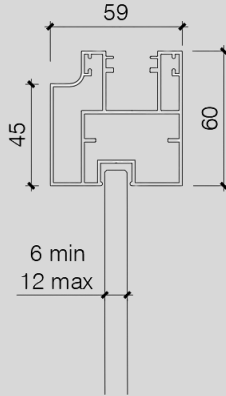

ELEGANTE

PRODUCT SUMMARY

60mm Head Channel Offset Single Glazed

60mm Head Channel Centre Single Glazed

60mm Head Channel Double Glazed

Offset Single Glazed Door Leaf Plan View Detail

Centre Single Glazed Door Leaf Plan View Detail

Vertical Section Door Leaf

Elegante

Structure	<p>Offset/Centre Single Glazed and Double-Glazed Door:</p> <ul style="list-style-type: none"> . Door with 6/8/10/12mm glazing . The glass is fitted without the use of silicone . Height of base channel = 60mm . Air gap of channel = 40mm . Height of head channel = 60mm . The glass is fitted with a rubber seal
System Options	<ul style="list-style-type: none"> . Miniatura . Miniatura⁺ . Adornare
Finishes	<p>Doors:</p> <ul style="list-style-type: none"> . Matt or powder coated <p>Glazing:</p> <ul style="list-style-type: none"> . Clear float toughened, low iron, acid etched glass
Maximum Screen Height	<ul style="list-style-type: none"> . 2800mm subject to configuration and access into the building. Using 10mm clear toughened glass
Matching Options	<p>Offset Single Glazed:</p> <ul style="list-style-type: none"> . 6/8/10/12mm toughened glass <p>Centre Single Glazed:</p> <ul style="list-style-type: none"> . 6/8/10/12mm toughened glass <p>Double Glazed:</p> <ul style="list-style-type: none"> . 6/8/10/12mm toughened glass + 6/8/10/12mm toughened glass <p>Doors:</p> <ul style="list-style-type: none"> . Elegante EOSGDN60E . Elegante ECSGDN60E . Elegante EDGDN60E
Acoustic Rating	<p>Doors:</p> <ul style="list-style-type: none"> . Rw29dB - Elegante EOSGDN60E (offset single glazed door/12mm thick) . Rw29dB - Elegante ECSGDN60E (centre single glazed door/12mm thick) . Rw31dB - Elegante EDGDN60E (double glazed door/8mm+8mm thick)