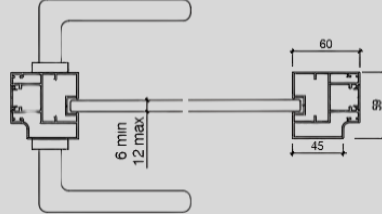

ELEGANTE

PRODUCT SUMMARY

60mm Head Channel Offset Single Glazed

60mm Head Channel Centre Single Glazed

60mm Head Channel Double Glazed

Offset Single Glazed Door Leaf Plan View Detail

Centre Single Glazed Door Leaf Plan View Detail

Vertical Section Door Leaf

Elegante

Structure	<p>Offset/Centre Single Glazed and Double-Glazed Door:</p> <ul style="list-style-type: none"> . Door with 6/8/10/12mm glazing . The glass is fitted without the use of silicone . Height of base channel = 60mm . Air gap of channel = 40mm . Height of head channel = 60mm . The glass is fitted with a rubber seal
System Options	<ul style="list-style-type: none"> . Miniatura . Miniatura⁺ . Adornare
Finishes	<p>Doors:</p> <ul style="list-style-type: none"> . Matt or powder coated <p>Glazing:</p> <ul style="list-style-type: none"> . Clear float toughened, low iron, acid etched glass
Maximum Screen Height	<ul style="list-style-type: none"> . 2800mm subject to configuration and access into the building. Using 10mm clear toughened glass
Matching Options	<p>Offset Single Glazed:</p> <ul style="list-style-type: none"> . 6/8/10/12mm toughened glass <p>Centre Single Glazed:</p> <ul style="list-style-type: none"> . 6/8/10/12mm toughened glass <p>Double Glazed:</p> <ul style="list-style-type: none"> . 6/8/10/12mm toughened glass + 6/8/10/12mm toughened glass <p>Doors:</p> <ul style="list-style-type: none"> . Elegante EOSGDN60E . Elegante ECSGDN60E . Elegante EDGDN60E
Acoustic Rating	<p>Doors:</p> <ul style="list-style-type: none"> . Rw29dB - Elegante EOSGDN60E (offset single glazed door/12mm thick) . Rw29dB - Elegante ECSGDN60E (centre single glazed door/12mm thick) . Rw31dB - Elegante EDGDN60E (double glazed door/8mm+8mm thick)