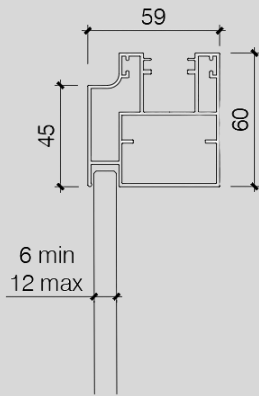

ELEGANTE

PRODUCT SUMMARY

60mm Head Channel Offset Single Glazed

60mm Head Channel Centre Single Glazed

60mm Head Channel Double Glazed

Offset Single Glazed Door Leaf Plan View Detail

Centre Single Glazed Door Leaf Plan View Detail

Vertical Section Door Leaf

Elegante

Structure	<p>Offset/Centre Single Glazed and Double-Glazed Door:</p> <ul style="list-style-type: none"> . Door with 6/8/10/12mm glazing . The glass is fitted without the use of silicone . Height of base channel = 60mm . Air gap of channel = 40mm . Height of head channel = 60mm . The glass is fitted with a rubber seal
System Options	<ul style="list-style-type: none"> . Miniatura . Miniatura⁺ . Adornare
Finishes	<p>Doors:</p> <ul style="list-style-type: none"> . Matt or powder coated <p>Glazing:</p> <ul style="list-style-type: none"> . Clear float toughened, low iron, acid etched glass
Maximum Screen Height	<ul style="list-style-type: none"> . 2800mm subject to configuration and access into the building. Using 10mm clear toughened glass
Matching Options	<p>Offset Single Glazed:</p> <ul style="list-style-type: none"> . 6/8/10/12mm toughened glass <p>Centre Single Glazed:</p> <ul style="list-style-type: none"> . 6/8/10/12mm toughened glass <p>Double Glazed:</p> <ul style="list-style-type: none"> . 6/8/10/12mm toughened glass + 6/8/10/12mm toughened glass <p>Doors:</p> <ul style="list-style-type: none"> . Elegante EOSGDN60E . Elegante ECSGDN60E . Elegante EDGDN60E
Acoustic Rating	<p>Doors:</p> <ul style="list-style-type: none"> . Rw29dB - Elegante EOSGDN60E (offset single glazed door/12mm thick) . Rw29dB - Elegante ECSGDN60E (centre single glazed door/12mm thick) . Rw31dB - Elegante EDGDN60E (double glazed door/8mm+8mm thick)