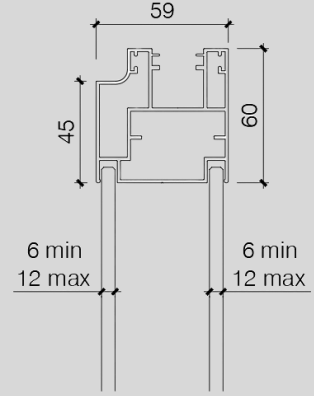

ELEGANTE

PRODUCT SUMMARY

60mm Head Channel Offset Single Glazed

60mm Head Channel Centre Single Glazed

60mm Head Channel Double Glazed

Offset Single Glazed Door Leaf Plan View Detail

Centre Single Glazed Door Leaf Plan View Detail

Vertical Section Door Leaf

Elegante

Structure	<p>Offset/Centre Single Glazed and Double-Glazed Door:</p> <ul style="list-style-type: none"> . Door with 6/8/10/12mm glazing . The glass is fitted without the use of silicone . Height of base channel = 60mm . Air gap of channel = 40mm . Height of head channel = 60mm . The glass is fitted with a rubber seal
System Options	<ul style="list-style-type: none"> . Miniatura . Miniatura⁺ . Adornare
Finishes	<p>Doors:</p> <ul style="list-style-type: none"> . Matt or powder coated <p>Glazing:</p> <ul style="list-style-type: none"> . Clear float toughened, low iron, acid etched glass
Maximum Screen Height	<ul style="list-style-type: none"> . 2800mm subject to configuration and access into the building. Using 10mm clear toughened glass
Matching Options	<p>Offset Single Glazed:</p> <ul style="list-style-type: none"> . 6/8/10/12mm toughened glass <p>Centre Single Glazed:</p> <ul style="list-style-type: none"> . 6/8/10/12mm toughened glass <p>Double Glazed:</p> <ul style="list-style-type: none"> . 6/8/10/12mm toughened glass + 6/8/10/12mm toughened glass <p>Doors:</p> <ul style="list-style-type: none"> . Elegante EOSGDN60E . Elegante ECSGDN60E . Elegante EDGDN60E
Acoustic Rating	<p>Doors:</p> <ul style="list-style-type: none"> . Rw29dB - Elegante EOSGDN60E (offset single glazed door/12mm thick) . Rw29dB - Elegante ECSGDN60E (centre single glazed door/12mm thick) . Rw31dB - Elegante EDGDN60E (double glazed door/8mm+8mm thick)