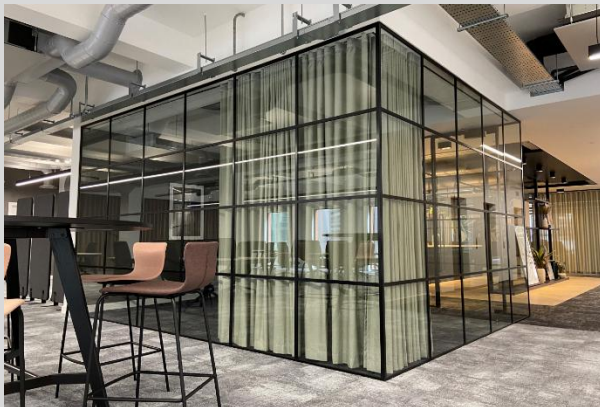

MINIATURA+

PRODUCT SUMMARY

Product Overview

25mm Head Track Single Glazed

25mm Floor Track Single Glazed

25mm Abutment Single Glazed

Power Column Detail

3M™ Taped Dry Joint
10mm & 13.5mm Glass

Glass to Glass Joint

Vertical Section Door Frame & Elegante Door Leaf

Miniatura + Linea

Structure	<p>Single Glazed Partition + Linea:</p> <ul style="list-style-type: none"> . Partitions with 12, 11.52mm and 13.52mm glazing . The glass is fitted without the use of silicone . Height of base channel = 25mm . Thickness of partition = 28mm . Height of head channel = 25mm . Thickness of Linea = 20mm . The glass junction is dry-jointed by a 3M translucent profile
Door Options	<ul style="list-style-type: none"> . Novanta aluminium door jamb is compatible with Elegante + Linea , Legna and Porta Fantasma door leaf
Finishes	<p>Aluminium Profile:</p> <ul style="list-style-type: none"> . Anodised or polyester powder coated finish <p>Doors:</p> <ul style="list-style-type: none"> . Matt or powder coated <p>Glazing:</p> <ul style="list-style-type: none"> . Clear float toughened, low iron, acid etched, acoustic laminated glass
Maximum Screen Height	<ul style="list-style-type: none"> . 3000mm subject to configuration and access into the building. Using 12mm clear toughened glass . Greater heights up to 4080mm can be achieved with 13.52mm acoustic laminated glass
Matching Options	<p>Single Glazed:</p> <ul style="list-style-type: none"> . 12mm toughened glass . 11.52 acoustic laminated glass . 13.52mm acoustic laminated glass <p>Doors:</p> <ul style="list-style-type: none"> . Elegante ECSGDN60E+LS . Legna LAWFDN60C . Porta Fantasma PFSGD60E
Acoustic Rating	<p>Single Glazed:</p> <ul style="list-style-type: none"> . Rw32dB - 12mm toughened glass <p>Doors:</p> <ul style="list-style-type: none"> . Rw29dB - Elegante ECSGDN60E+LS (single glazed door/12mm thick)