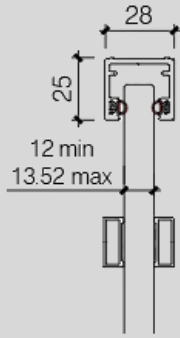

MINIATURA+

PRODUCT SUMMARY

Product Overview

25mm Head Track Single Glazed

25mm Floor Track Single Glazed

25mm Abutment Single Glazed

Power Column Detail

3M™ Taped Dry Joint
10mm & 13.5mm Glass

Glass to Glass Joint

Vertical Section Door Frame & Elegante Door Leaf

Miniatura + Linea

Structure	<p>Single Glazed Partition + Linea:</p> <ul style="list-style-type: none"> . Partitions with 12, 11.52mm and 13.52mm glazing . The glass is fitted without the use of silicone . Height of base channel = 25mm . Thickness of partition = 28mm . Height of head channel = 25mm . Thickness of Linea = 20mm . The glass junction is dry-jointed by a 3M translucent profile
Door Options	<ul style="list-style-type: none"> . Novanta aluminium door jamb is compatible with Elegante + Linea , Legna and Porta Fantasma door leaf
Finishes	<p>Aluminium Profile:</p> <ul style="list-style-type: none"> . Anodised or polyester powder coated finish <p>Doors:</p> <ul style="list-style-type: none"> . Matt or powder coated <p>Glazing:</p> <ul style="list-style-type: none"> . Clear float toughened, low iron, acid etched, acoustic laminated glass
Maximum Screen Height	<ul style="list-style-type: none"> . 3000mm subject to configuration and access into the building. Using 12mm clear toughened glass . Greater heights up to 4080mm can be achieved with 13.52mm acoustic laminated glass
Matching Options	<p>Single Glazed:</p> <ul style="list-style-type: none"> . 12mm toughened glass . 11.52 acoustic laminated glass . 13.52mm acoustic laminated glass <p>Doors:</p> <ul style="list-style-type: none"> . Elegante ECSGDN60E+LS . Legna LAWFDN60C . Porta Fantasma PFSGD60E
Acoustic Rating	<p>Single Glazed:</p> <ul style="list-style-type: none"> . Rw32dB - 12mm toughened glass <p>Doors:</p> <ul style="list-style-type: none"> . Rw29dB - Elegante ECSGDN60E+LS (single glazed door/12mm thick)