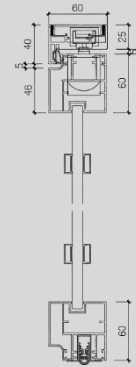

MINIATURA+

PRODUCT SUMMARY

Product Overview

25mm Head Track Single Glazed

25mm Floor Track Single Glazed

25mm Abutment Single Glazed

Power Column Detail

3M™ Taped Dry Joint
10mm & 13.5mm Glass

Glass to Glass Joint

Vertical Section Door Frame & Elegante Door Leaf

Miniatura + Linea

Structure	<p>Single Glazed Partition + Linea:</p> <ul style="list-style-type: none"> . Partitions with 12, 11.52mm and 13.52mm glazing . The glass is fitted without the use of silicone . Height of base channel = 25mm . Thickness of partition = 28mm . Height of head channel = 25mm . Thickness of Linea = 20mm . The glass junction is dry-jointed by a 3M translucent profile
Door Options	<ul style="list-style-type: none"> . Novanta aluminium door jamb is compatible with Elegante + Linea , Legna and Porta Fantasma door leaf
Finishes	<p>Aluminium Profile:</p> <ul style="list-style-type: none"> . Anodised or polyester powder coated finish <p>Doors:</p> <ul style="list-style-type: none"> . Matt or powder coated <p>Glazing:</p> <ul style="list-style-type: none"> . Clear float toughened, low iron, acid etched, acoustic laminated glass
Maximum Screen Height	<ul style="list-style-type: none"> . 3000mm subject to configuration and access into the building. Using 12mm clear toughened glass . Greater heights up to 4080mm can be achieved with 13.52mm acoustic laminated glass
Matching Options	<p>Single Glazed:</p> <ul style="list-style-type: none"> . 12mm toughened glass . 11.52 acoustic laminated glass . 13.52mm acoustic laminated glass <p>Doors:</p> <ul style="list-style-type: none"> . Elegante ECSGDN60E+LS . Legna LAWFDN60C . Porta Fantasma PFSGD60E
Acoustic Rating	<p>Single Glazed:</p> <ul style="list-style-type: none"> . Rw32dB - 12mm toughened glass <p>Doors:</p> <ul style="list-style-type: none"> . Rw29dB - Elegante ECSGDN60E+LS (single glazed door/12mm thick)