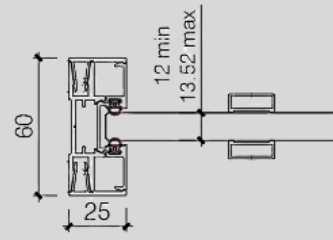

MINIATURA+

PRODUCT SUMMARY

Product Overview

25mm Head Track Single Glazed

25mm Floor Track Single Glazed

25mm Abutment Single Glazed

Power Column Detail

3M™ Taped Dry Joint
10mm & 13.5mm Glass

Glass to Glass Joint

Vertical Section Door Frame & Elegante Door Leaf

Miniatura + Linea

Structure	<p>Single Glazed Partition + Linea:</p> <ul style="list-style-type: none"> . Partitions with 12, 11.52mm and 13.52mm glazing . The glass is fitted without the use of silicone . Height of base channel = 25mm . Thickness of partition = 28mm . Height of head channel = 25mm . Thickness of Linea = 20mm . The glass junction is dry-jointed by a 3M translucent profile
Door Options	<ul style="list-style-type: none"> . Novanta aluminium door jamb is compatible with Elegante + Linea , Legna and Porta Fantasma door leaf
Finishes	<p>Aluminium Profile:</p> <ul style="list-style-type: none"> . Anodised or polyester powder coated finish <p>Doors:</p> <ul style="list-style-type: none"> . Matt or powder coated <p>Glazing:</p> <ul style="list-style-type: none"> . Clear float toughened, low iron, acid etched, acoustic laminated glass
Maximum Screen Height	<ul style="list-style-type: none"> . 3000mm subject to configuration and access into the building. Using 12mm clear toughened glass . Greater heights up to 4080mm can be achieved with 13.52mm acoustic laminated glass
Matching Options	<p>Single Glazed:</p> <ul style="list-style-type: none"> . 12mm toughened glass . 11.52 acoustic laminated glass . 13.52mm acoustic laminated glass <p>Doors:</p> <ul style="list-style-type: none"> . Elegante ECSGDN60E+LS . Legna LAWFDN60C . Porta Fantasma PFSGD60E
Acoustic Rating	<p>Single Glazed:</p> <ul style="list-style-type: none"> . Rw32dB - 12mm toughened glass <p>Doors:</p> <ul style="list-style-type: none"> . Rw29dB - Elegante ECSGDN60E+LS (single glazed door/12mm thick)