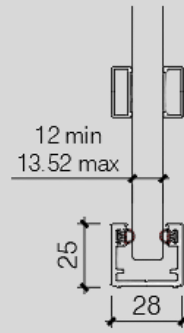

MINIATURA+

PRODUCT SUMMARY

Product Overview

25mm Head Track Single Glazed

25mm Floor Track Single Glazed

25mm Abutment Single Glazed

Power Column Detail

3M™ Taped Dry Joint
10mm & 13.5mm Glass

Glass to Glass Joint

Vertical Section Door Frame & Elegante Door Leaf

Miniatura + Linea

Structure	<p>Single Glazed Partition + Linea:</p> <ul style="list-style-type: none"> . Partitions with 12, 11.52mm and 13.52mm glazing . The glass is fitted without the use of silicone . Height of base channel = 25mm . Thickness of partition = 28mm . Height of head channel = 25mm . Thickness of Linea = 20mm . The glass junction is dry-jointed by a 3M translucent profile
Door Options	<ul style="list-style-type: none"> . Novanta aluminium door jamb is compatible with Elegante + Linea , Legna and Porta Fantasma door leaf
Finishes	<p>Aluminium Profile:</p> <ul style="list-style-type: none"> . Anodised or polyester powder coated finish <p>Doors:</p> <ul style="list-style-type: none"> . Matt or powder coated <p>Glazing:</p> <ul style="list-style-type: none"> . Clear float toughened, low iron, acid etched, acoustic laminated glass
Maximum Screen Height	<ul style="list-style-type: none"> . 3000mm subject to configuration and access into the building. Using 12mm clear toughened glass . Greater heights up to 4080mm can be achieved with 13.52mm acoustic laminated glass
Matching Options	<p>Single Glazed:</p> <ul style="list-style-type: none"> . 12mm toughened glass . 11.52 acoustic laminated glass . 13.52mm acoustic laminated glass <p>Doors:</p> <ul style="list-style-type: none"> . Elegante ECSGDN60E+LS . Legna LAWFDN60C . Porta Fantasma PFSGD60E
Acoustic Rating	<p>Single Glazed:</p> <ul style="list-style-type: none"> . Rw32dB - 12mm toughened glass <p>Doors:</p> <ul style="list-style-type: none"> . Rw29dB - Elegante ECSGDN60E+LS (single glazed door/12mm thick)