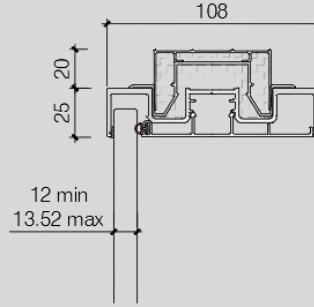

# OMBRA+

PRODUCT SUMMARY

20+25mm Head Track Double Glazed

20+25mm Floor Track Single Glazed

20+25mm Abutment Double Glazed

Power Column Detail

3mm  
3M™ Taped Dry Joint  
10mm & 13.5mm Glass

Glass to Glass Joint