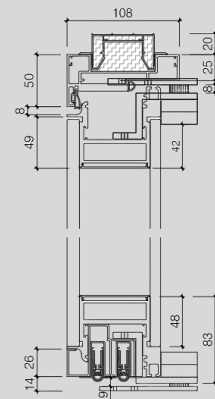

# OMBRA+

PRODUCT SUMMARY

20+25mm Head Track Double Glazed

20+25mm Floor Track Single Glazed

20+25mm Abutment Double Glazed

Power Column Detail

3mm  
3M™ Taped Dry Joint  
10mm & 13.5mm Glass

Glass to Glass Joint