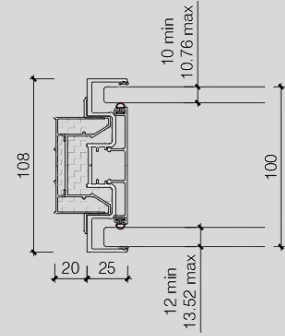

# OMBRA+

PRODUCT SUMMARY

20+25mm Head Track Double Glazed

20+25mm Floor Track Single Glazed

20+25mm Abutment Double Glazed

Power Column Detail

3mm  
3M™ Taped Dry Joint  
10mm & 13.5mm Glass

Glass to Glass Joint