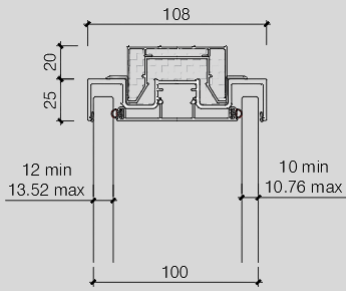

# OMBRA+

PRODUCT SUMMARY

20+25mm Head Track Double Glazed

20+25mm Floor Track Single Glazed

20+25mm Abutment Double Glazed

Power Column Detail

3mm  
3M™ Taped Dry Joint  
10mm & 13.5mm Glass

Glass to Glass Joint