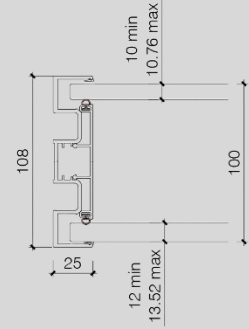

25mm Head Track Double Glazed

25mm Floor Track Single Glazed

Power Column Detail

Glass to Glass Joint