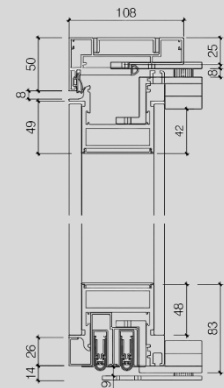

OMBRA

PRODUCT SUMMARY

25mm Head Track Double Glazed

25mm Floor Track Single Glazed

25mm Abutment Double Glazed

Power Column Detail

3M™ Taped Dry Joint
10mm & 13.5mm Glass

Glass to Glass Joint