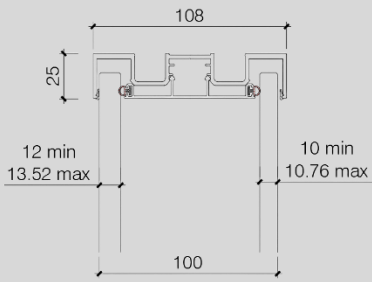

25mm Head Track Double Glazed