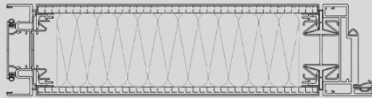

OMBRA

PRODUCT SUMMARY

25mm Head Track Double Glazed

25mm Floor Track Single Glazed

25mm Abutment Double Glazed

Power Column Detail

3M™ Taped Dry Joint
10mm & 13.5mm Glass

Glass to Glass Joint