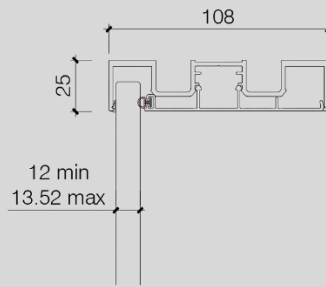

OMBRA

PRODUCT SUMMARY

25mm Head Track Double Glazed

25mm Floor Track Single Glazed

25mm Abutment Double Glazed

Power Column Detail

3M™ Taped Dry Joint
10mm & 13.5mm Glass

Glass to Glass Joint