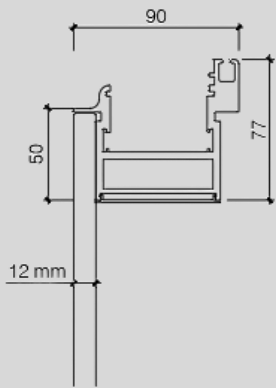

RAFINATO

PRODUCT SUMMARY

77mm Head Channel Offset Single Glazed

77mm Head Channel Double Glazed

68mm Air Gap

Offset Single Glazed Door Leaf Plan View Detail

Double Glazed Door Leaf Plan View Detail

Vertical Section Door Leaf Detail

Rafinato

Structure	<p>Offset Single Glazed and Double-Glazed Door:</p> <ul style="list-style-type: none"> . Door with 10, 10.76, 11.52, 12 and 13.52mm glazing . Height of base channel = 77mm . Air gap of channel = 68mm . Height of head channel = 77mm . The glass is fitted with 3M VHB tape and silicon finish
System Options	<ul style="list-style-type: none"> . Classico . Ombra . Ombra⁺
Finishes	<p>Doors:</p> <ul style="list-style-type: none"> . Matt or powder coated <p>Glazing:</p> <ul style="list-style-type: none"> . Clear float toughened, low iron, acid etched, acoustic laminated glass
Maximum Screen Height	<ul style="list-style-type: none"> . 3000mm subject to configuration and access into the building. Using 12mm clear toughened glass . Greater heights up to 4080mm can be achieved with 13.52mm acoustic laminated glass
Matching Options	<p>Offset Single Glazed:</p> <ul style="list-style-type: none"> . 12mm toughened glass <p>Double Glazed:</p> <ul style="list-style-type: none"> . 10mm toughened glass + 12mm toughened glass <p>Doors:</p> <ul style="list-style-type: none"> . Rafinato ROSGDS90C . Rafinato RDGDS90C
Acoustic Rating	<p>Doors:</p> <ul style="list-style-type: none"> . Rw29dB - Rafinato ROSGDS90C (single glazed door/12mm thick) . Rw38dB - Rafinato RDGDS90C (double glazed door/10mm+12mm thick)