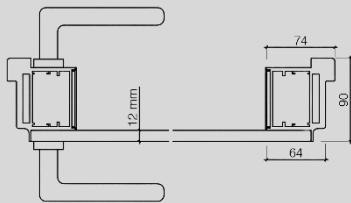

RAFINATO

PRODUCT SUMMARY

77mm Head Channel Offset Single Glazed

77mm Head Channel Double Glazed

68mm Air Gap

Offset Single Glazed Door Leaf Plan View Detail

Double Glazed Door Leaf Plan View Detail

Vertical Section Door Leaf Detail

Rafinato

Structure	<p>Offset Single Glazed and Double-Glazed Door:</p> <ul style="list-style-type: none"> . Door with 10, 10.76, 11.52, 12 and 13.52mm glazing . Height of base channel = 77mm . Air gap of channel = 68mm . Height of head channel = 77mm . The glass is fitted with 3M VHB tape and silicon finish
System Options	<ul style="list-style-type: none"> . Classico . Ombra . Ombra⁺
Finishes	<p>Doors:</p> <ul style="list-style-type: none"> . Matt or powder coated <p>Glazing:</p> <ul style="list-style-type: none"> . Clear float toughened, low iron, acid etched, acoustic laminated glass
Maximum Screen Height	<ul style="list-style-type: none"> . 3000mm subject to configuration and access into the building. Using 12mm clear toughened glass . Greater heights up to 4080mm can be achieved with 13.52mm acoustic laminated glass
Matching Options	<p>Offset Single Glazed:</p> <ul style="list-style-type: none"> . 12mm toughened glass <p>Double Glazed:</p> <ul style="list-style-type: none"> . 10mm toughened glass + 12mm toughened glass <p>Doors:</p> <ul style="list-style-type: none"> . Rafinato ROSGDS90C . Rafinato RDGDS90C
Acoustic Rating	<p>Doors:</p> <ul style="list-style-type: none"> . Rw29dB - Rafinato ROSGDS90C (single glazed door/12mm thick) . Rw38dB - Rafinato RDGDS90C (double glazed door/10mm+12mm thick)