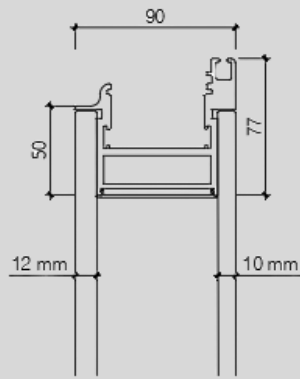

RAFINATO

PRODUCT SUMMARY

77mm Head Channel Offset Single Glazed

77mm Head Channel Double Glazed

68mm Air Gap

Offset Single Glazed Door Leaf Plan View Detail

Double Glazed Door Leaf Plan View Detail

Vertical Section Door Leaf Detail

Rafinato

Structure	<p>Offset Single Glazed and Double-Glazed Door:</p> <ul style="list-style-type: none"> . Door with 10, 10.76, 11.52, 12 and 13.52mm glazing . Height of base channel = 77mm . Air gap of channel = 68mm . Height of head channel = 77mm . The glass is fitted with 3M VHB tape and silicon finish
System Options	<ul style="list-style-type: none"> . Classico . Ombra . Ombra⁺
Finishes	<p>Doors:</p> <ul style="list-style-type: none"> . Matt or powder coated <p>Glazing:</p> <ul style="list-style-type: none"> . Clear float toughened, low iron, acid etched, acoustic laminated glass
Maximum Screen Height	<ul style="list-style-type: none"> . 3000mm subject to configuration and access into the building. Using 12mm clear toughened glass . Greater heights up to 4080mm can be achieved with 13.52mm acoustic laminated glass
Matching Options	<p>Offset Single Glazed:</p> <ul style="list-style-type: none"> . 12mm toughened glass <p>Double Glazed:</p> <ul style="list-style-type: none"> . 10mm toughened glass + 12mm toughened glass <p>Doors:</p> <ul style="list-style-type: none"> . Rafinato ROSGDS90C . Rafinato RDGDS90C
Acoustic Rating	<p>Doors:</p> <ul style="list-style-type: none"> . Rw29dB - Rafinato ROSGDS90C (single glazed door/12mm thick) . Rw38dB - Rafinato RDGDS90C (double glazed door/10mm+12mm thick)