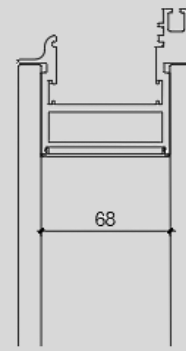

RAFINATO

PRODUCT SUMMARY

77mm Head Channel Offset Single Glazed

77mm Head Channel Double Glazed

68mm Air Gap

Offset Single Glazed Door Leaf Plan View Detail

Double Glazed Door Leaf Plan View Detail

Vertical Section Door Leaf Detail

Rafinato

Structure	<p>Offset Single Glazed and Double-Glazed Door:</p> <ul style="list-style-type: none"> . Door with 10, 10.76, 11.52, 12 and 13.52mm glazing . Height of base channel = 77mm . Air gap of channel = 68mm . Height of head channel = 77mm . The glass is fitted with 3M VHB tape and silicon finish
System Options	<ul style="list-style-type: none"> . Classico . Ombra . Ombra⁺
Finishes	<p>Doors:</p> <ul style="list-style-type: none"> . Matt or powder coated <p>Glazing:</p> <ul style="list-style-type: none"> . Clear float toughened, low iron, acid etched, acoustic laminated glass
Maximum Screen Height	<ul style="list-style-type: none"> . 3000mm subject to configuration and access into the building. Using 12mm clear toughened glass . Greater heights up to 4080mm can be achieved with 13.52mm acoustic laminated glass
Matching Options	<p>Offset Single Glazed:</p> <ul style="list-style-type: none"> . 12mm toughened glass <p>Double Glazed:</p> <ul style="list-style-type: none"> . 10mm toughened glass + 12mm toughened glass <p>Doors:</p> <ul style="list-style-type: none"> . Rafinato ROSGDS90C . Rafinato RDGDS90C
Acoustic Rating	<p>Doors:</p> <ul style="list-style-type: none"> . Rw29dB - Rafinato ROSGDS90C (single glazed door/12mm thick) . Rw38dB - Rafinato RDGDS90C (double glazed door/10mm+12mm thick)