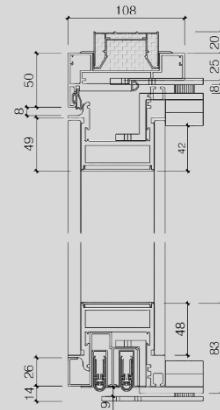

RAFINATO

PRODUCT SUMMARY

77mm Head Channel Offset Single Glazed

77mm Head Channel Double Glazed

68mm Air Gap

Offset Single Glazed Door Leaf Plan View Detail

Double Glazed Door Leaf Plan View Detail

Vertical Section Door Leaf Detail

Rafinato

Structure	<p>Offset Single Glazed and Double-Glazed Door:</p> <ul style="list-style-type: none"> . Door with 10, 10.76, 11.52, 12 and 13.52mm glazing . Height of base channel = 77mm . Air gap of channel = 68mm . Height of head channel = 77mm . The glass is fitted with 3M VHB tape and silicon finish
System Options	<ul style="list-style-type: none"> . Classico . Ombra . Ombra⁺
Finishes	<p>Doors:</p> <ul style="list-style-type: none"> . Matt or powder coated <p>Glazing:</p> <ul style="list-style-type: none"> . Clear float toughened, low iron, acid etched, acoustic laminated glass
Maximum Screen Height	<ul style="list-style-type: none"> . 3000mm subject to configuration and access into the building. Using 12mm clear toughened glass . Greater heights up to 4080mm can be achieved with 13.52mm acoustic laminated glass
Matching Options	<p>Offset Single Glazed:</p> <ul style="list-style-type: none"> . 12mm toughened glass <p>Double Glazed:</p> <ul style="list-style-type: none"> . 10mm toughened glass + 12mm toughened glass <p>Doors:</p> <ul style="list-style-type: none"> . Rafinato ROSGDS90C . Rafinato RDGDS90C
Acoustic Rating	<p>Doors:</p> <ul style="list-style-type: none"> . Rw29dB - Rafinato ROSGDS90C (single glazed door/12mm thick) . Rw38dB - Rafinato RDGDS90C (double glazed door/10mm+12mm thick)