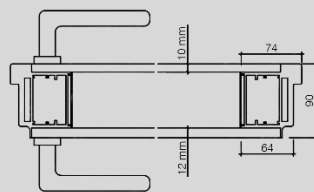

RAFINATO

PRODUCT SUMMARY

77mm Head Channel Offset Single Glazed

77mm Head Channel Double Glazed

68mm Air Gap

Offset Single Glazed Door Leaf Plan View Detail

Double Glazed Door Leaf Plan View Detail

Vertical Section Door Leaf Detail

Rafinato

Structure	<p>Offset Single Glazed and Double-Glazed Door:</p> <ul style="list-style-type: none"> . Door with 10, 10.76, 11.52, 12 and 13.52mm glazing . Height of base channel = 77mm . Air gap of channel = 68mm . Height of head channel = 77mm . The glass is fitted with 3M VHB tape and silicon finish
System Options	<ul style="list-style-type: none"> . Classico . Ombra . Ombra⁺
Finishes	<p>Doors:</p> <ul style="list-style-type: none"> . Matt or powder coated <p>Glazing:</p> <ul style="list-style-type: none"> . Clear float toughened, low iron, acid etched, acoustic laminated glass
Maximum Screen Height	<ul style="list-style-type: none"> . 3000mm subject to configuration and access into the building. Using 12mm clear toughened glass . Greater heights up to 4080mm can be achieved with 13.52mm acoustic laminated glass
Matching Options	<p>Offset Single Glazed:</p> <ul style="list-style-type: none"> . 12mm toughened glass <p>Double Glazed:</p> <ul style="list-style-type: none"> . 10mm toughened glass + 12mm toughened glass <p>Doors:</p> <ul style="list-style-type: none"> . Rafinato ROSGDS90C . Rafinato RDGDS90C
Acoustic Rating	<p>Doors:</p> <ul style="list-style-type: none"> . Rw29dB - Rafinato ROSGDS90C (single glazed door/12mm thick) . Rw38dB - Rafinato RDGDS90C (double glazed door/10mm+12mm thick)